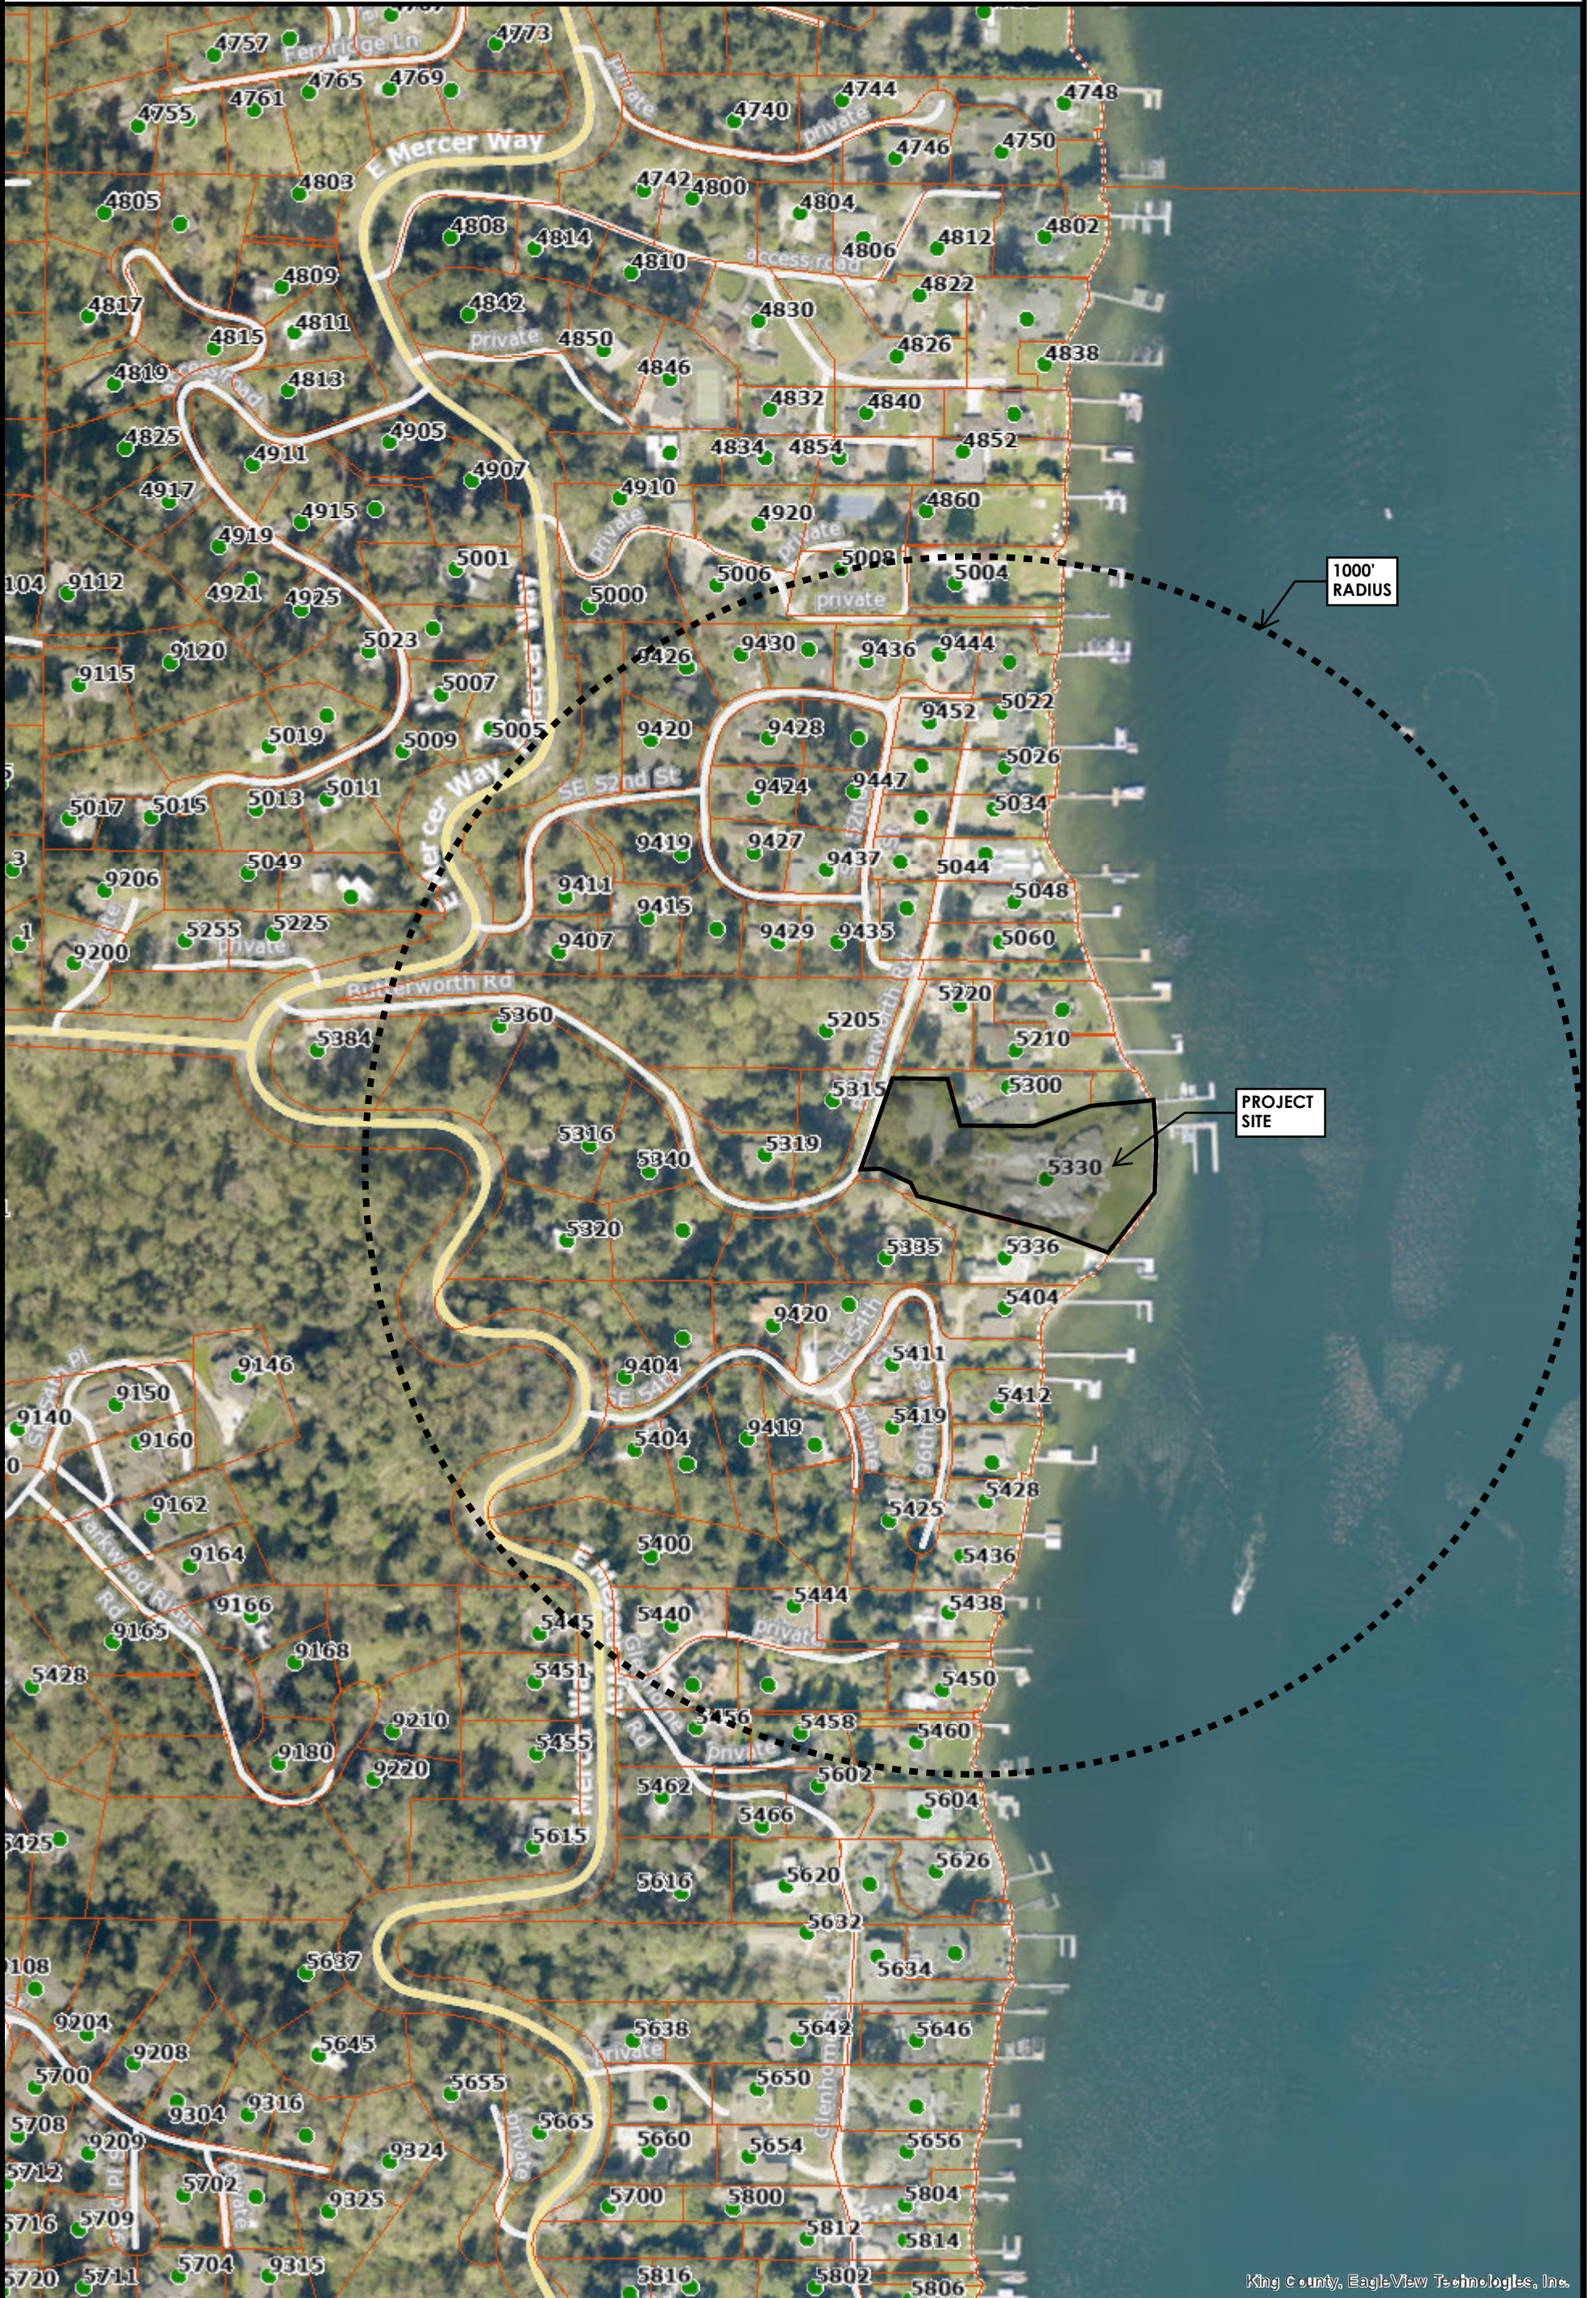

NEIGHBORHOOD DETAIL MAP

1000' RADIUS

PROJECT SITE

King County, EagleView Technologies, Inc.

The information included on this map has been compiled by King County staff from a variety of sources and is subject to change without notice. King County makes no representations or warranties, express or implied, as to accuracy, completeness, timeliness, or rights to the use of such information. This document is not intended for use as a survey product. King County shall not be liable for any general, special, indirect, incidental, or consequential damages including, but not limited to, lost revenues or lost profits resulting from the use or misuse of the information contained on this map. Any sale of this map or information on this map is prohibited except by written permission of King County.

Date: 7/10/2024

Notes: